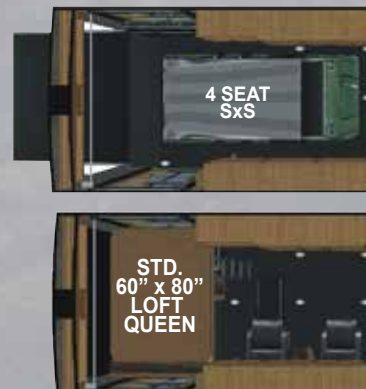

DRY WEIGHT: 8550 - FLOOR LENGTH: 25'

Indicates locations for living room TV's and bedroom TV prep

Location of Generator in exterior generator ready compartment

**ALL MODELS STANDARD w/
16" GOODYEAR G RATED TIRES and
CARGO CAPACITY UP TO 4,775 LBS**

**STANDARD FAST RAMP
REAR SLIDING PATIO DOORS**

**THERMAL PANE WINDOWS
2 LOUNGE RECLINERS
SPORTSMEN'S CLOSET**

**27TRX Gear Storage Area Dimensions
(Black Floor)**

Approx. 130" Front to Rear
Approx. 68" Between O'hd Cab Doors
Approx. 82" Height to Loft Bed
Approx. 96" Floor Width Rear

DRY WEIGHT: 9400 - FLOOR LENGTH: 28'

**29TRX Gear Storage Area Dimensions
(Black Floor)**

Approx. 160" Front to Rear
Approx. 68" Between O'hd Cab Doors
Approx. 82" Height to Loft Bed
Approx. 96" Floor Width Rear