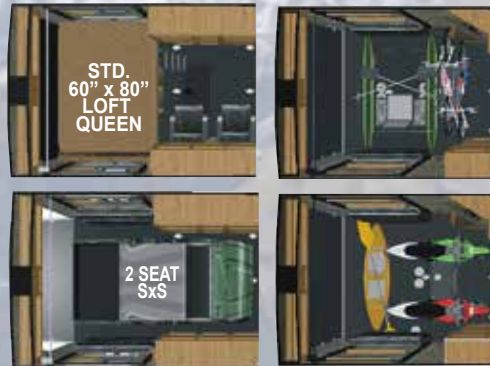

TRAIL SERIES

MTN TRX

**STANDARD 170 WATT SOLAR
AND ON-BOARD GENERATOR
W/ 40 GALLON FUEL TANK**