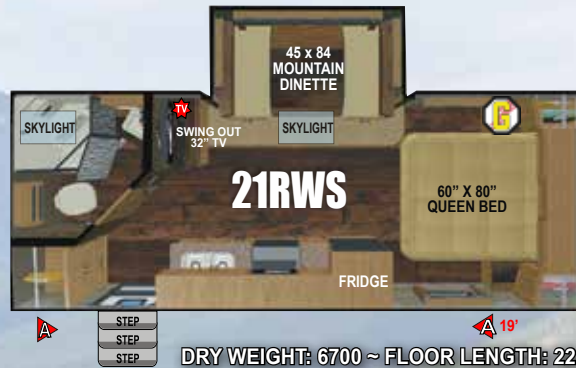

 Location of Generator in exterior generator ready compartment

 Indicates locations for living room TV's and bedroom TV prep

 Awning Length

DRY WEIGHT: 8100 ~ FLOOR LENGTH: 29'

LET YOUR OUTDOOR ADVENTURES BEGIN...