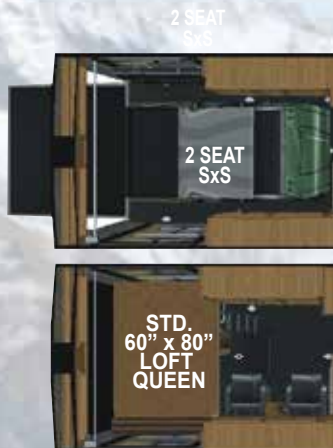

DRY WEIGHT: 8550 - FLOOR LENGTH: 25'

Indicates locations for living room TV's and bedroom TV prep

Location of Generator in exterior generator ready compartment

**ALL MODELS STANDARD w/
16" GOODYEAR G RATED TIRES and
CARGO CAPACITY UP TO 4,775 LBS**

**STANDARD FAST RAMP
REAR SLIDING PATIO DOORS**

**THERMAL PANE WINDOWS
2 LOUNGE RECLINERS
SPORTSMEN'S CLOSET**

**27TRX Gear Storage Area Dimensions
(Black Floor)**

Approx. 130" Front to Rear
Approx. 68" Between O'hd Cab Doors
Approx. 82" Height to Loft Bed
Approx. 96" Floor Width Rear

DRY WEIGHT: 9400 - FLOOR LENGTH: 28'

**29TRX Gear Storage Area Dimensions
(Black Floor)**

Approx. 160" Front to Rear
Approx. 68" Between O'hd Cab Doors
Approx. 82" Height to Loft Bed
Approx. 96" Floor Width Rear