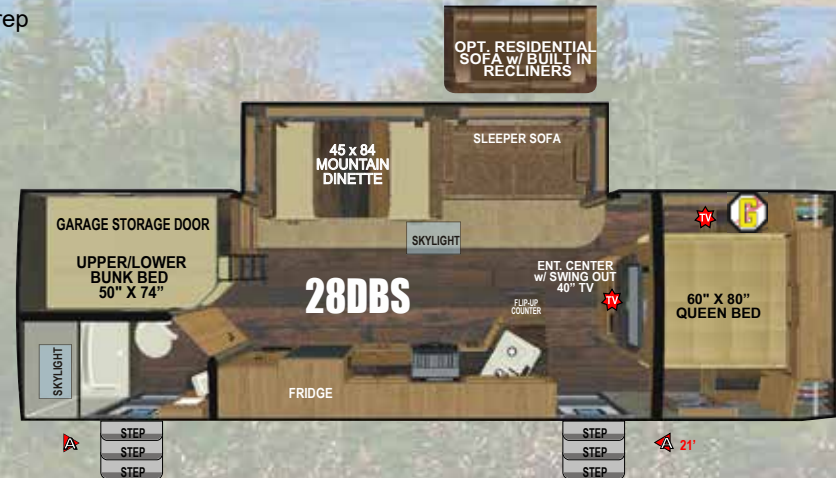

 Location of Generator in exterior generator ready compartment

 Indicates locations for living room TV's and bedroom TV prep

 Awning Length

DRY WEIGHT: 8100 ~ FLOOR LENGTH: 29'

LET YOUR OUTDOOR ADVENTURES BEGIN...