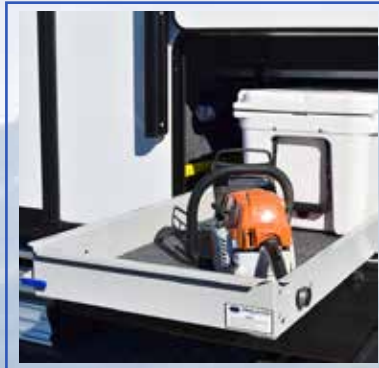

Custom Built HD Off-Road 8' Frame

Heavy Duty 5200 LB 6 Lug Axles

Front Storage Pull Out Cargo Tray

Front Cargo Gear Rack

Bedroom Home Defense Safe

100 Gallons Fresh Water Capacity

Two XL 40 LB Propane Tanks