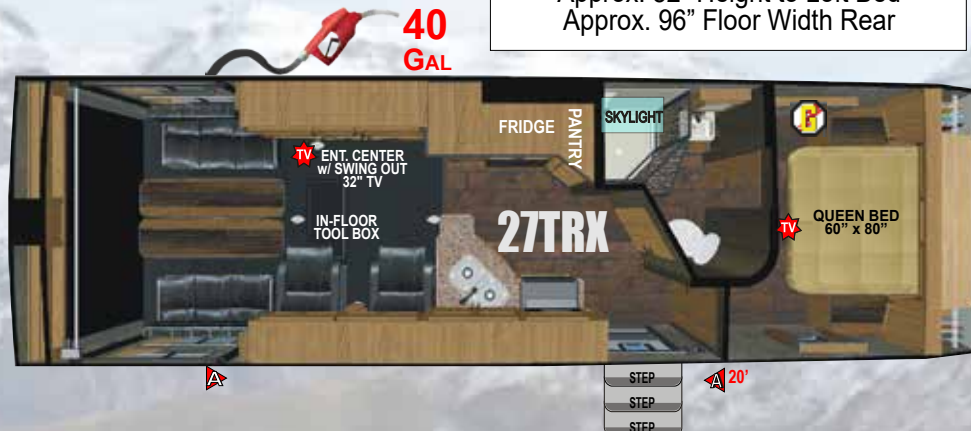

**ALL MODELS STANDARD w/
16" GOODYEAR G RATED TIRES and
CARGO CAPACITY UP TO 4,775 LBS**

**STANDARD FAST RAMP
REAR SLIDING PATIO DOORS**

**THERMAL PANE WINDOWS
2 LOUNGE RECLINERS
SPORTSMEN'S CLOSET**

**27TRX Gear Storage Area Dimensions
(Black Floor)**

Approx. 130" Front to Rear
Approx. 68" Between O'hd Cab Doors
Approx. 82" Height to Loft Bed
Approx. 96" Floor Width Rear

DRY WEIGHT: 9400 - FLOOR LENGTH: 28'

**29TRX Gear Storage Area Dimensions
(Black Floor)**

Approx. 160" Front to Rear
Approx. 68" Between O'hd Cab Doors
Approx. 82" Height to Loft Bed
Approx. 96" Floor Width Rear