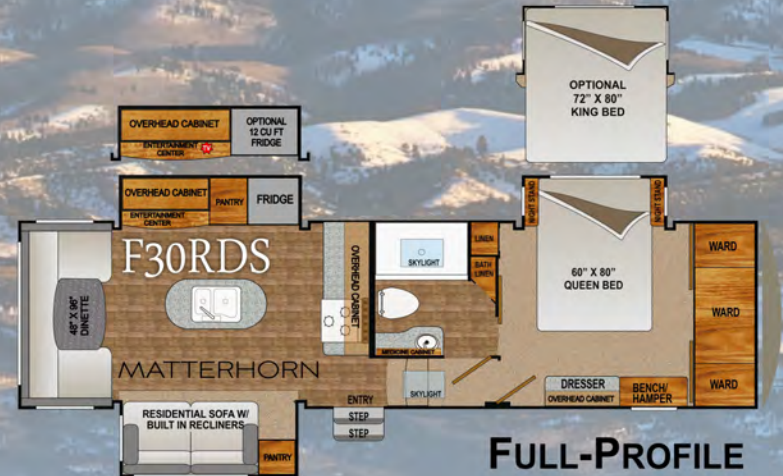

MOUNTAIN
SERIES

The image shows the interior of a motorhome with a dark brown leather sofa, a dining table with two chairs, and a kitchen area with a sink and stove. Large windows offer a view of a mountain landscape with yellow autumn foliage.

Mountain Luxury Bathroom

Premium Memory Foam
Hand Crafted Mattress

Bedroom TV

Mountain Luxury Bedding

MID-PROFILE

DRY WEIGHT: 8975 ~ FLOOR LENGTH: 27'

MID-PROFILE

DRY WEIGHT: 10050 ~ FLOOR LENGTH: 31'

MID-PROFILE

DRY WEIGHT: 9125 ~ FLOOR LENGTH: 27'

MID-PROFILE

DRY WEIGHT: 9900 ~ FLOOR LENGTH: 30'

FULL-PROFILE

DRY WEIGHT: 11975 ~ FLOOR LENGTH: 32'

FULL-PROFILE

DRY WEIGHT: 12200 ~ FLOOR LENGTH: 33'