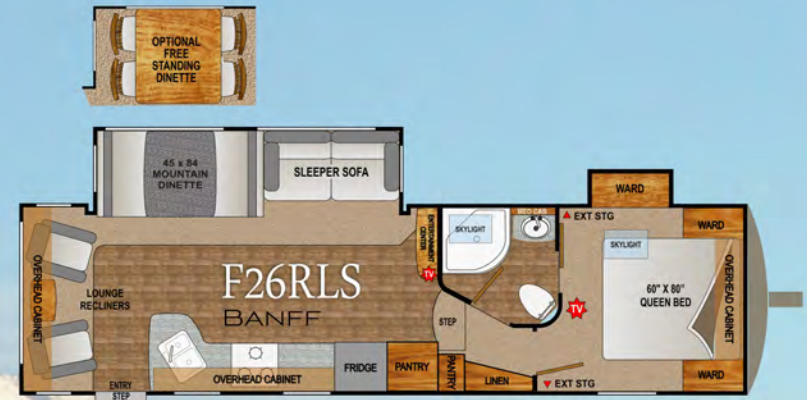

MID-PROFILE

DRY WEIGHT: 9125 ~ FLOOR LENGTH: 27'

MID-PROFILE

DRY WEIGHT: 9900 ~ FLOOR LENGTH: 30'

FULL-PROFILE

DRY WEIGHT: 11975 ~ FLOOR LENGTH: 32'

FULL-PROFILE

DRY WEIGHT: 12200 ~ FLOOR LENGTH: 33'